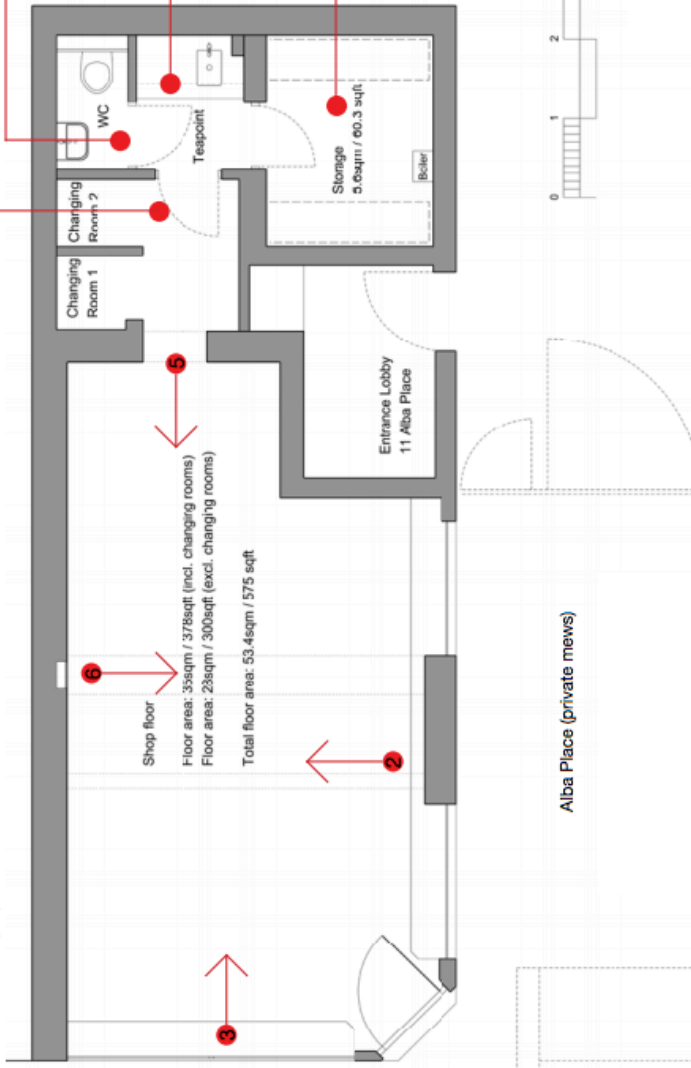

View 01 - Portobello Road

View 02

View 03

View 04 - Portobello Road/Alba Place

View 05

View 06

Shop floor area (incl. changing rooms): 35 sqm / 378 sqft
 Shop floor area (excl. changing rooms): 28 sqm / 300 sqft
 Total floor area: 53.4 sqm / 575 sqft